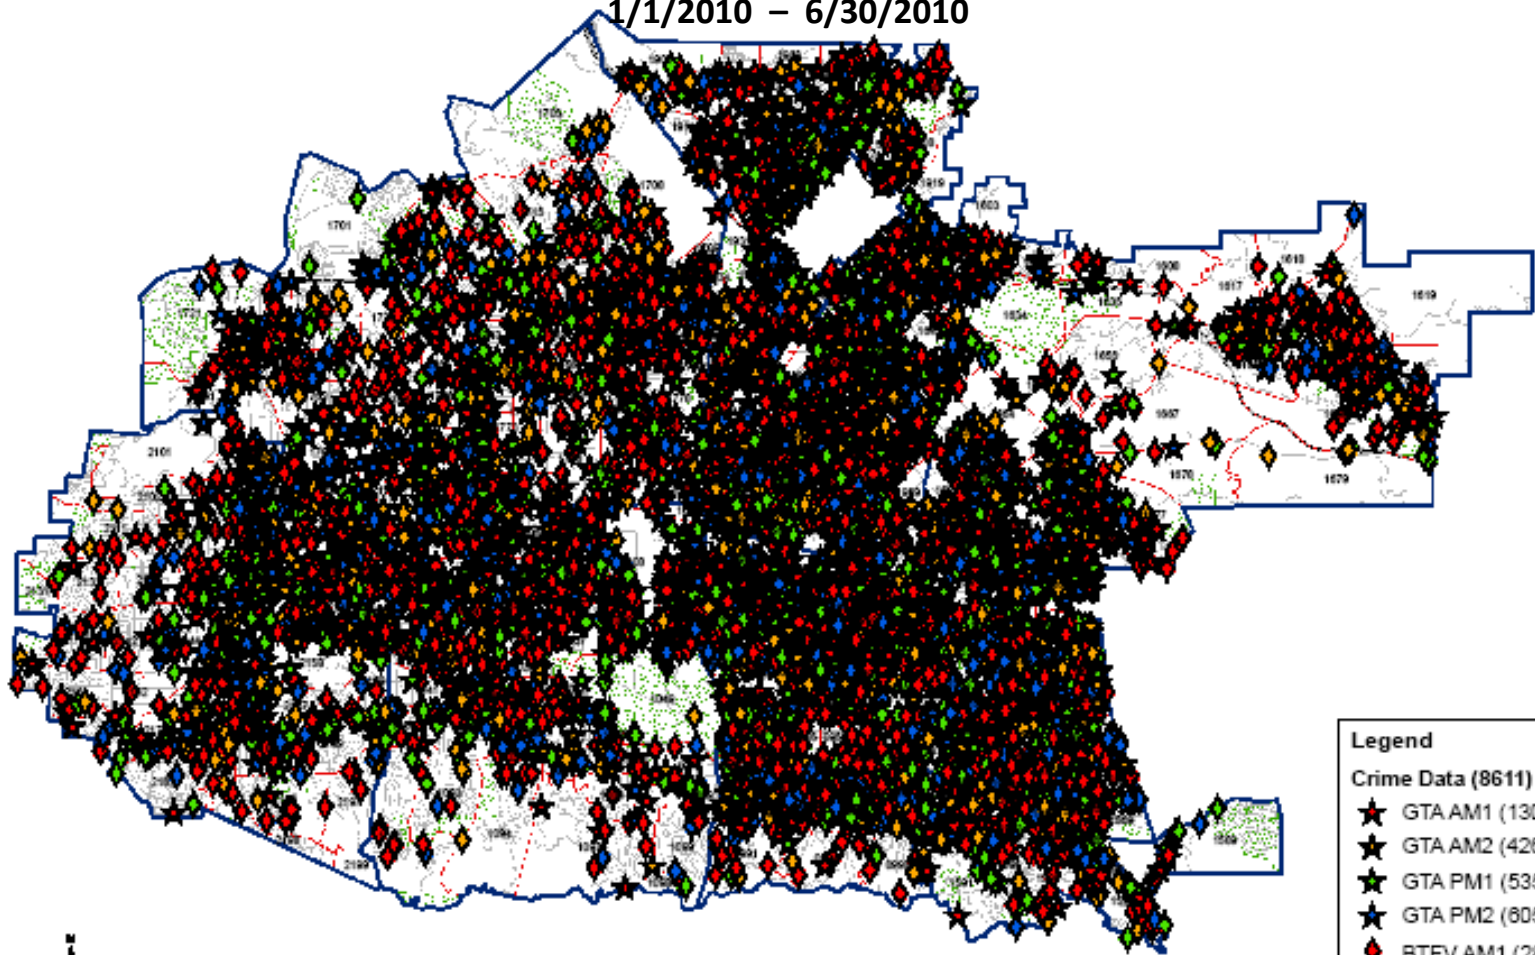

**Los Angeles Police Department
 Operations - Valley Bureau GTA & BTFV (298)
 6/20/2010 – 6/26/2010**

Map prepared by OVB Crime Analysis Detail on 2010 - July 06. For internal distribution only.

**Los Angeles Police Department
 Operations - Valley Bureau GTA & BTFV (1262)
 6/1/2010 – 6/30/2010**

Map prepared by OVB Crime Analysis Detail on 2010 - July 06. For internal distribution only.

**Los Angeles Police Department
 Operations - Valley Bureau GTA & BTFV (8611)
 1/1/2010 – 6/30/2010**

- Legend**
- Crime Data (8611)**
- ★ GTA AM1 (1301)
 - ★ GTA AM2 (428)
 - ★ GTA PM1 (535)
 - ★ GTA PM2 (805)
 - ◆ BTFV AM1 (2883)
 - ◆ BTFV AM2 (808)
 - ◆ BTFV PM1 (1049)
 - ◆ BTFV PM2 (1024)

AM1 = 0000 to 0559 AM2 = 0600 to 1159 PM1 = 1200 to 1759 PM2 = 1800 to 2359

Map prepared by OVB Crime Analysis Detail on 2010 - July 08. For internal distribution only.

**Los Angeles Police Department
Operations - Valley Bureau GTA & BTFV (41)
One Day - 5/30/2010**

Map prepared by OVB Crime Analysis Detail on 2010 - Aug - 3. For internal distribution only.