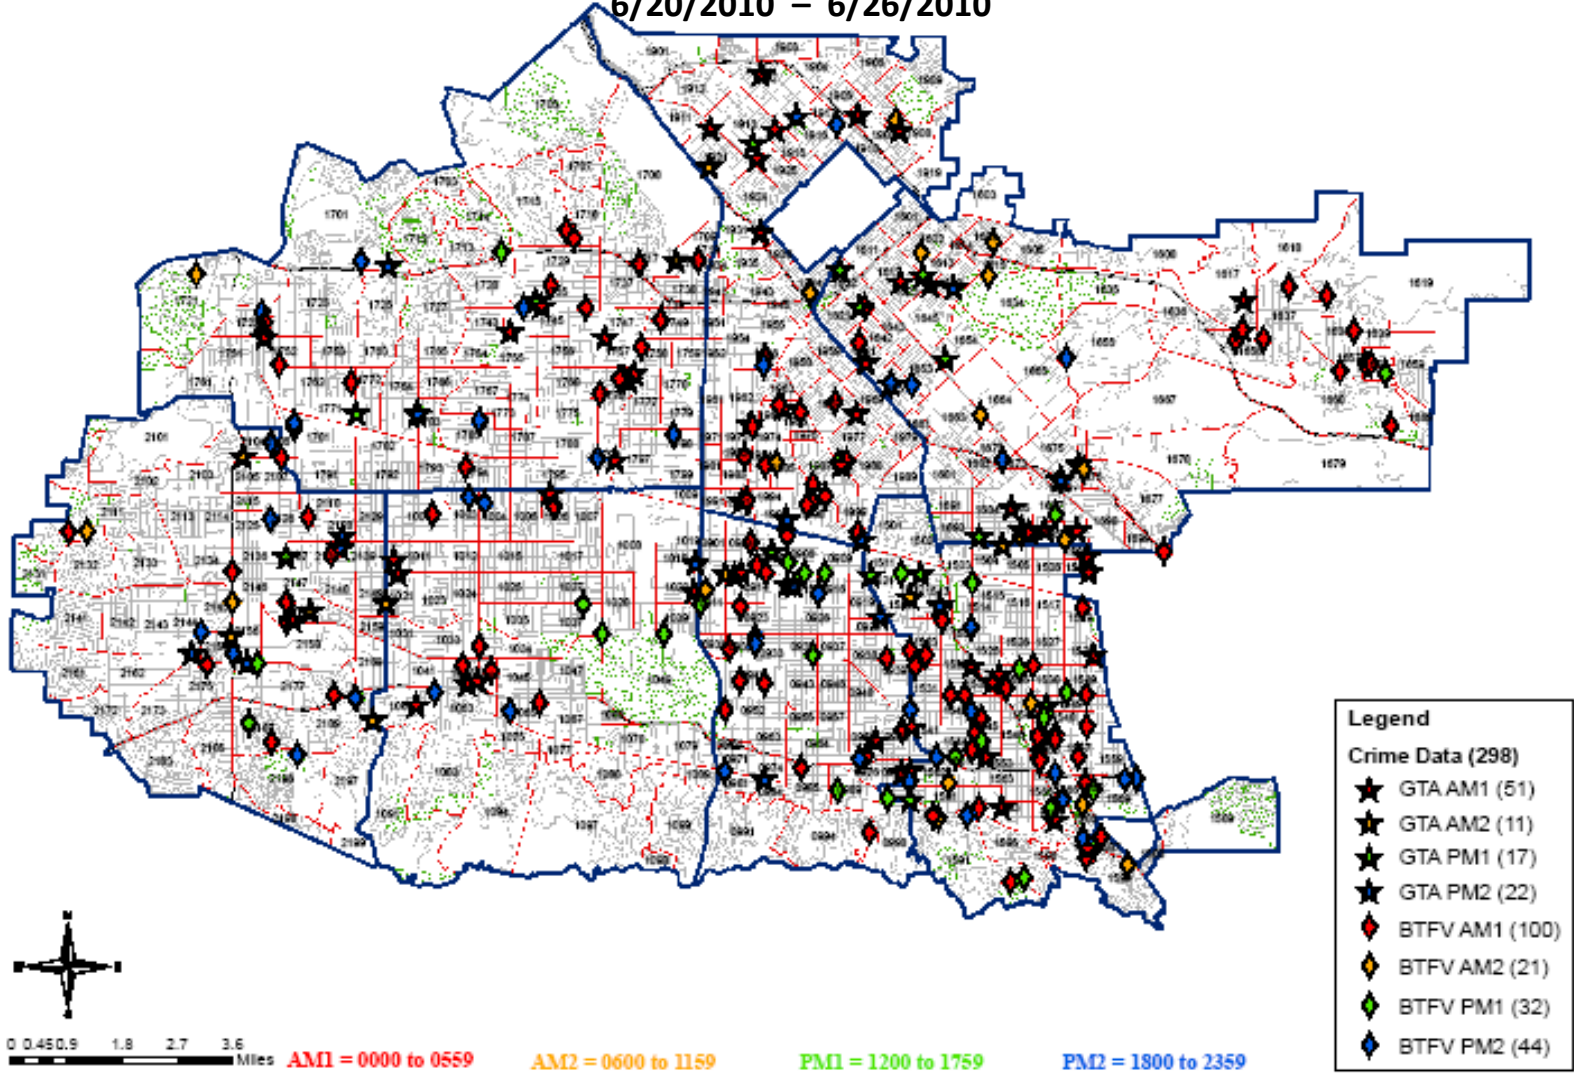

**Los Angeles Police Department
 Operations - Valley Bureau GTA & BTFV (298)
 6/20/2010 – 6/26/2010**

Map prepared by OVB Crime Analysis Detail on 2010 - July 06. For internal distribution only.

**Los Angeles Police Department
 Operations - Valley Bureau GTA & BTFV (1262)
 6/1/2010 – 6/30/2010**

Map prepared by OVB Crime Analysis Detail on 2010 - July 06. For internal distribution only.

**Los Angeles Police Department
 Operations - Valley Bureau GTA & BTFV (8611)
 1/1/2010 – 6/30/2010**

- Legend**
- Crime Data (8611)**
- ★ GTA AM1 (1301)
 - ★ GTA AM2 (428)
 - ★ GTA PM1 (535)
 - ★ GTA PM2 (805)
 - ◆ BTFV AM1 (2883)
 - ◆ BTFV AM2 (808)
 - ◆ BTFV PM1 (1049)
 - ◆ BTFV PM2 (1024)

AM1 = 0000 to 0559 AM2 = 0600 to 1159 PM1 = 1200 to 1759 PM2 = 1800 to 2359

Map prepared by OVB Crime Analysis Detail on 2010 - July 08. For internal distribution only.

**Los Angeles Police Department
Operations - Valley Bureau GTA & BTFV (41)
One Day - 5/30/2010**

Map prepared by OVB Crime Analysis Detail on 2010 - Aug - 3. For internal distribution only.