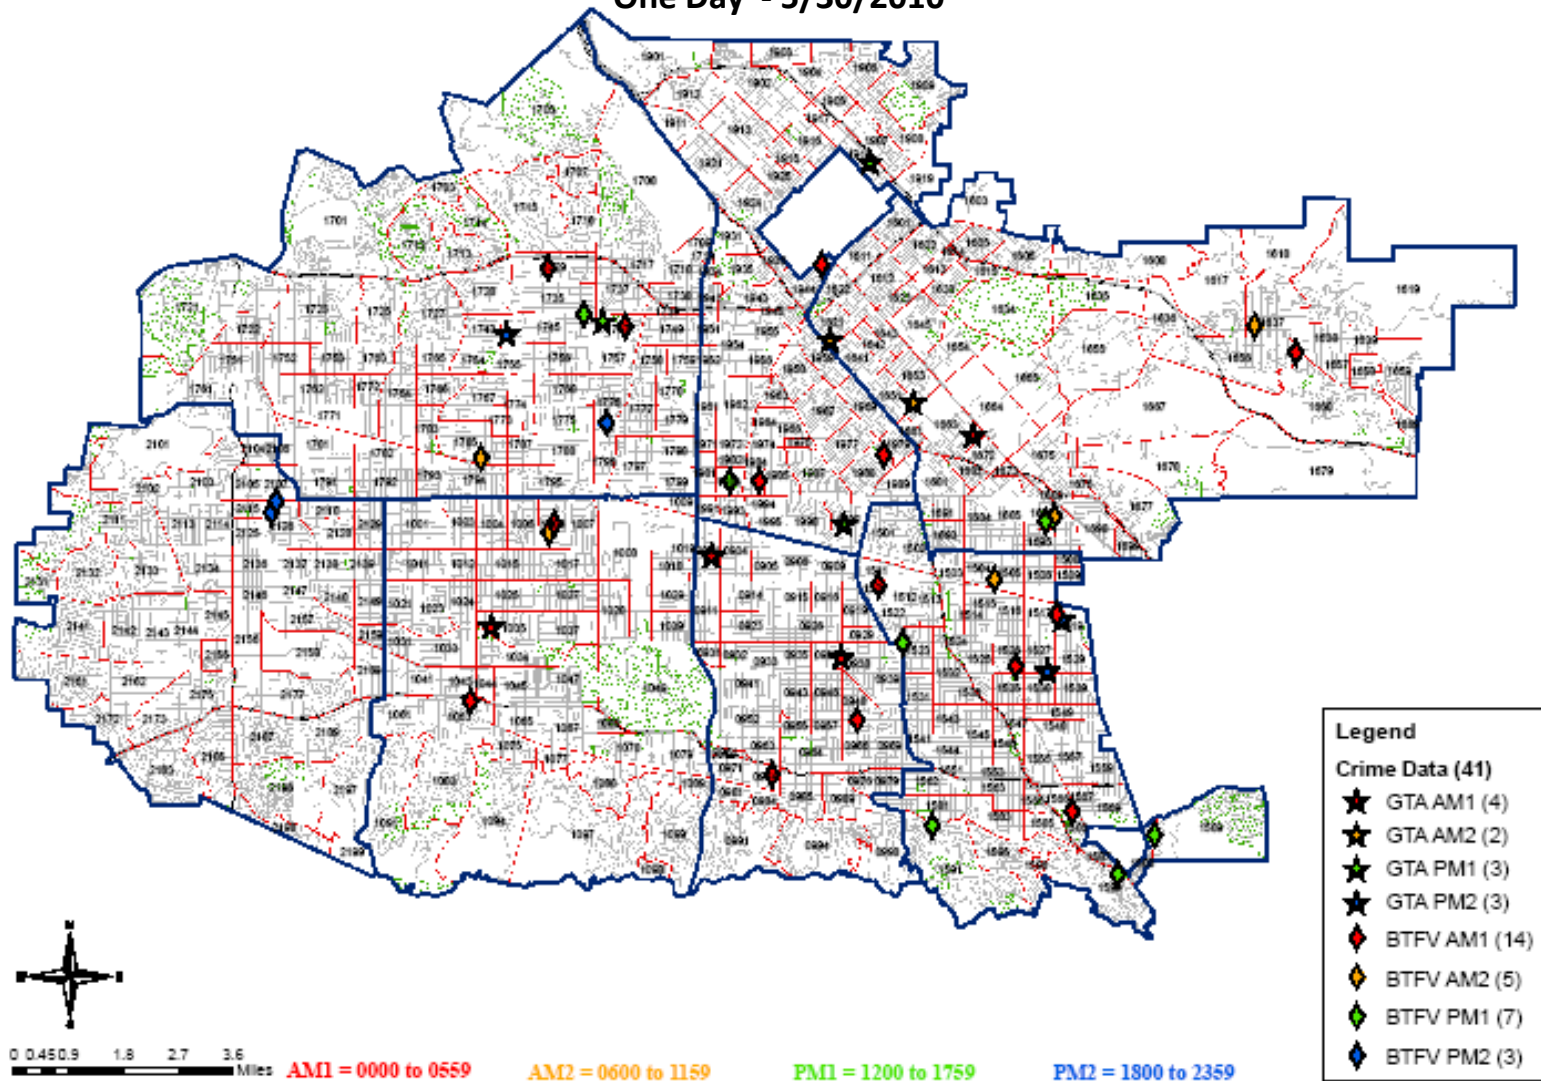

**Los Angeles Police Department
 Operations - Valley Bureau GTA & BTFV (298)
 6/20/2010 – 6/26/2010**

Map prepared by OVB Crime Analysis Detail on 2010 - July 06. For internal distribution only.

**Los Angeles Police Department
 Operations - Valley Bureau GTA & BTFV (1262)
 6/1/2010 – 6/30/2010**

Map prepared by OVB Crime Analysis Detail on 2010 - July 06. For internal distribution only.

**Los Angeles Police Department
 Operations - Valley Bureau GTA & BTFV (8611)
 1/1/2010 – 6/30/2010**

- Legend**
- Crime Data (8611)**
- ★ GTA AM1 (1301)
 - ★ GTA AM2 (428)
 - ★ GTA PM1 (535)
 - ★ GTA PM2 (805)
 - ◆ BTFV AM1 (2883)
 - ◆ BTFV AM2 (808)
 - ◆ BTFV PM1 (1049)
 - ◆ BTFV PM2 (1024)

AM1 = 0000 to 0559 AM2 = 0600 to 1159 PM1 = 1200 to 1759 PM2 = 1800 to 2359

Map prepared by OVB Crime Analysis Detail on 2010 - July 08. For internal distribution only.

**Los Angeles Police Department
Operations - Valley Bureau GTA & BTFV (41)
One Day - 5/30/2010**

Map prepared by OVB Crime Analysis Detail on 2010 - Aug - 3. For internal distribution only.