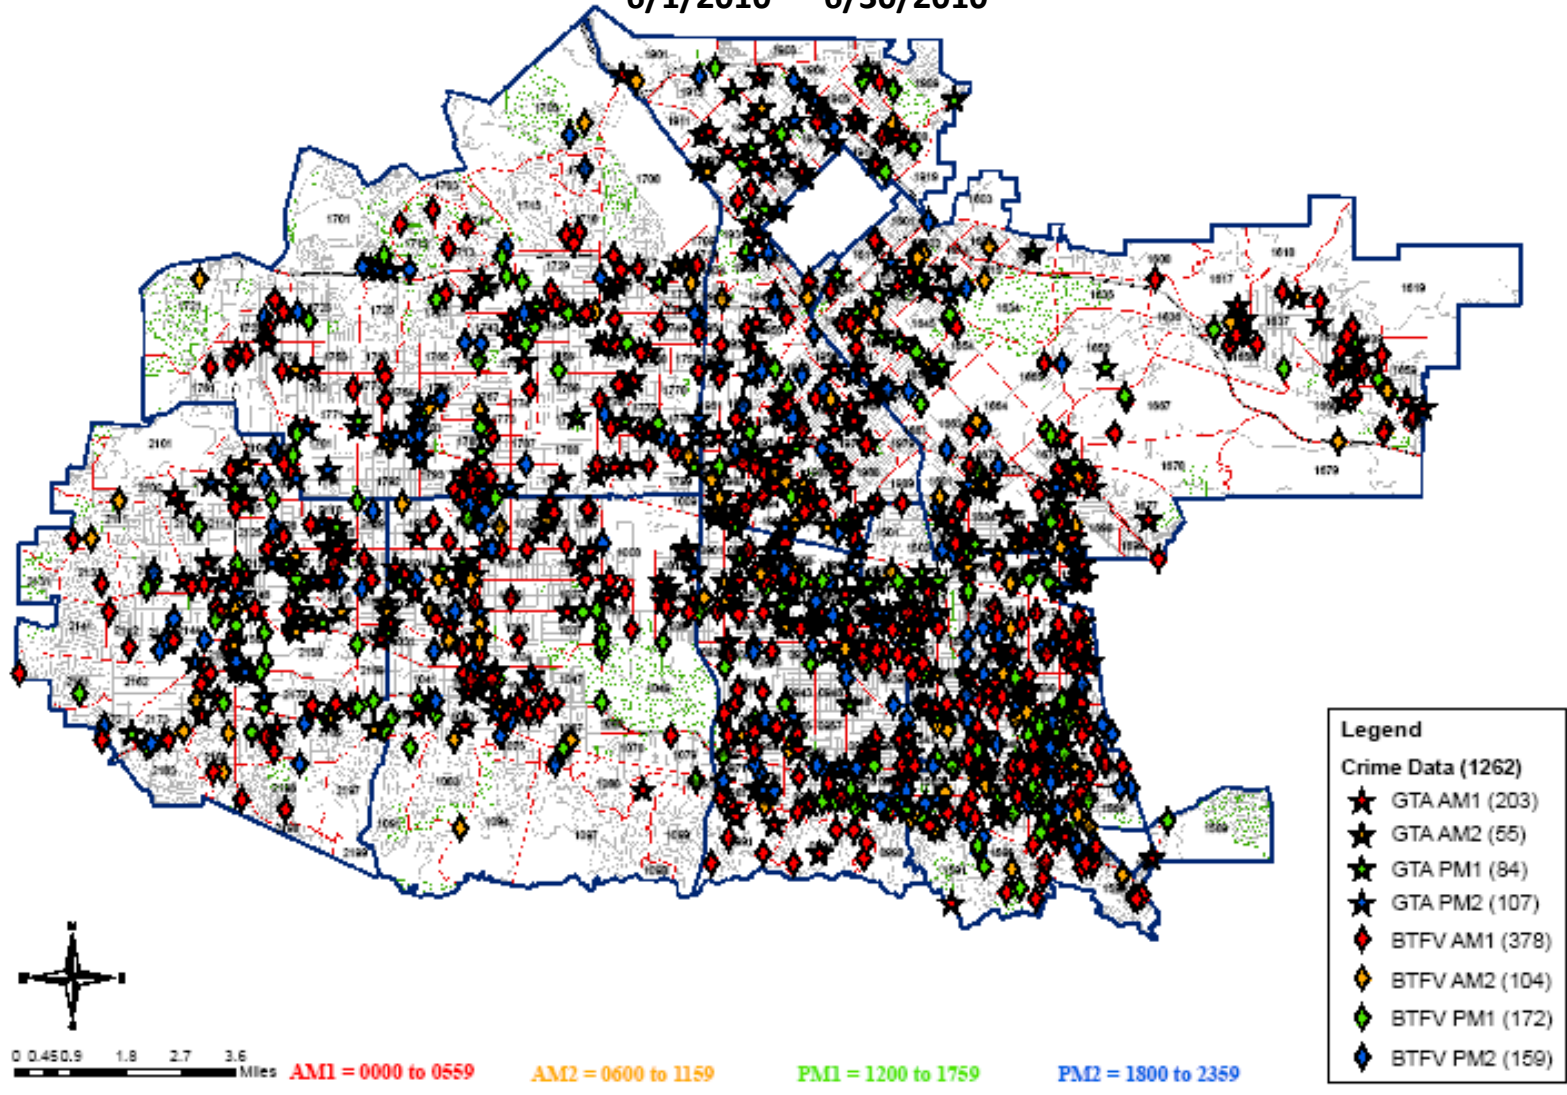

**Los Angeles Police Department
 Operations - Valley Bureau GTA & BTFV (298)
 6/20/2010 – 6/26/2010**

Map prepared by OVB Crime Analysis Detail on 2010 - July 06. For internal distribution only.

**Los Angeles Police Department
 Operations - Valley Bureau GTA & BTFV (1262)
 6/1/2010 – 6/30/2010**

Map prepared by OVB Crime Analysis Detail on 2010 - July 06. For internal distribution only.

**Los Angeles Police Department
 Operations - Valley Bureau GTA & BTFV (8611)
 1/1/2010 – 6/30/2010**

- Legend**
- Crime Data (8611)**
- ★ GTA AM1 (1301)
 - ★ GTA AM2 (428)
 - ★ GTA PM1 (535)
 - ★ GTA PM2 (805)
 - ◆ BTFV AM1 (2883)
 - ◆ BTFV AM2 (808)
 - ◆ BTFV PM1 (1049)
 - ◆ BTFV PM2 (1024)

AM1 = 0000 to 0559 AM2 = 0600 to 1159 PM1 = 1200 to 1759 PM2 = 1800 to 2359

Map prepared by OVB Crime Analysis Detail on 2010 - July 08. For internal distribution only.

**Los Angeles Police Department
Operations - Valley Bureau GTA & BTFV (41)
One Day - 5/30/2010**

Map prepared by OVB Crime Analysis Detail on 2010 - Aug - 3. For internal distribution only.