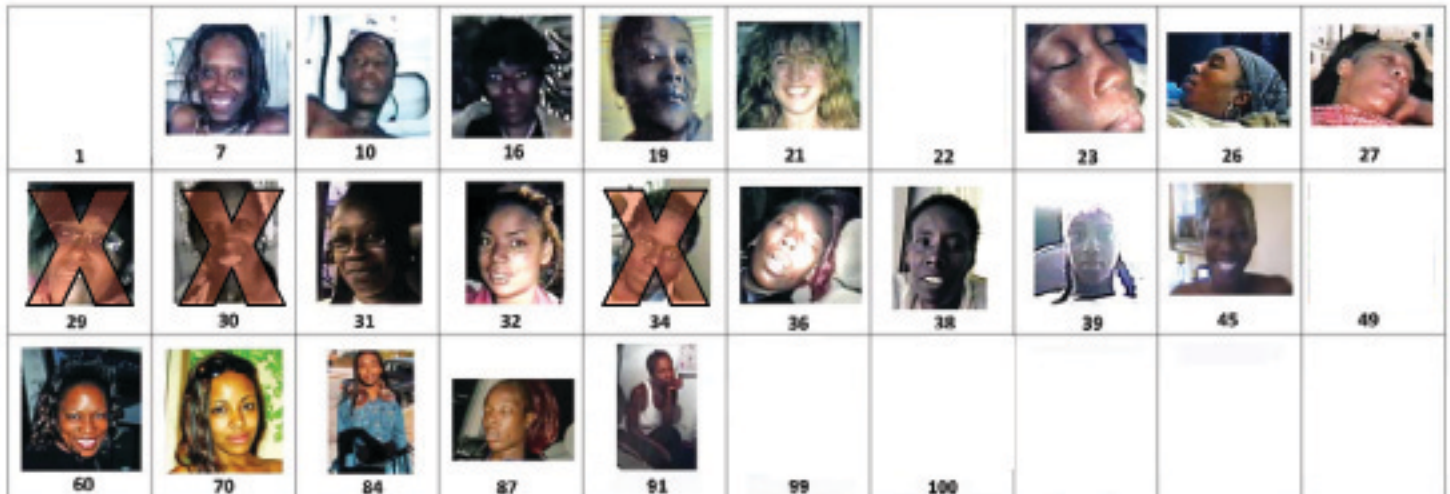

## NEEDS YOUR HELP

### IN THE IDENTIFICATION OF PERSONS PHOTOGRAPHED BY THE "GRIM SLEEPER" BETWEEN THE YEARS OF 1976 AND 2010.

LOS ANGELES POLICE DEPARTMENT

AUGUST 31, 2011

CHARLIE BECK, Chief of Police

**THE BELOW PICTURED PHOTOGRAPHS ARE THOSE OF THE REMAINING UNIDENTIFIED FEMALES THAT NEED TO BE IDENTIFIED.**

### LAPD Needs Your Help!

**Can you help the LAPD put names to these faces? These people are NOT suspects. These photographs were recovered while in the possession of a serial murder suspect, dubbed in the media as "The Grim Sleeper."**