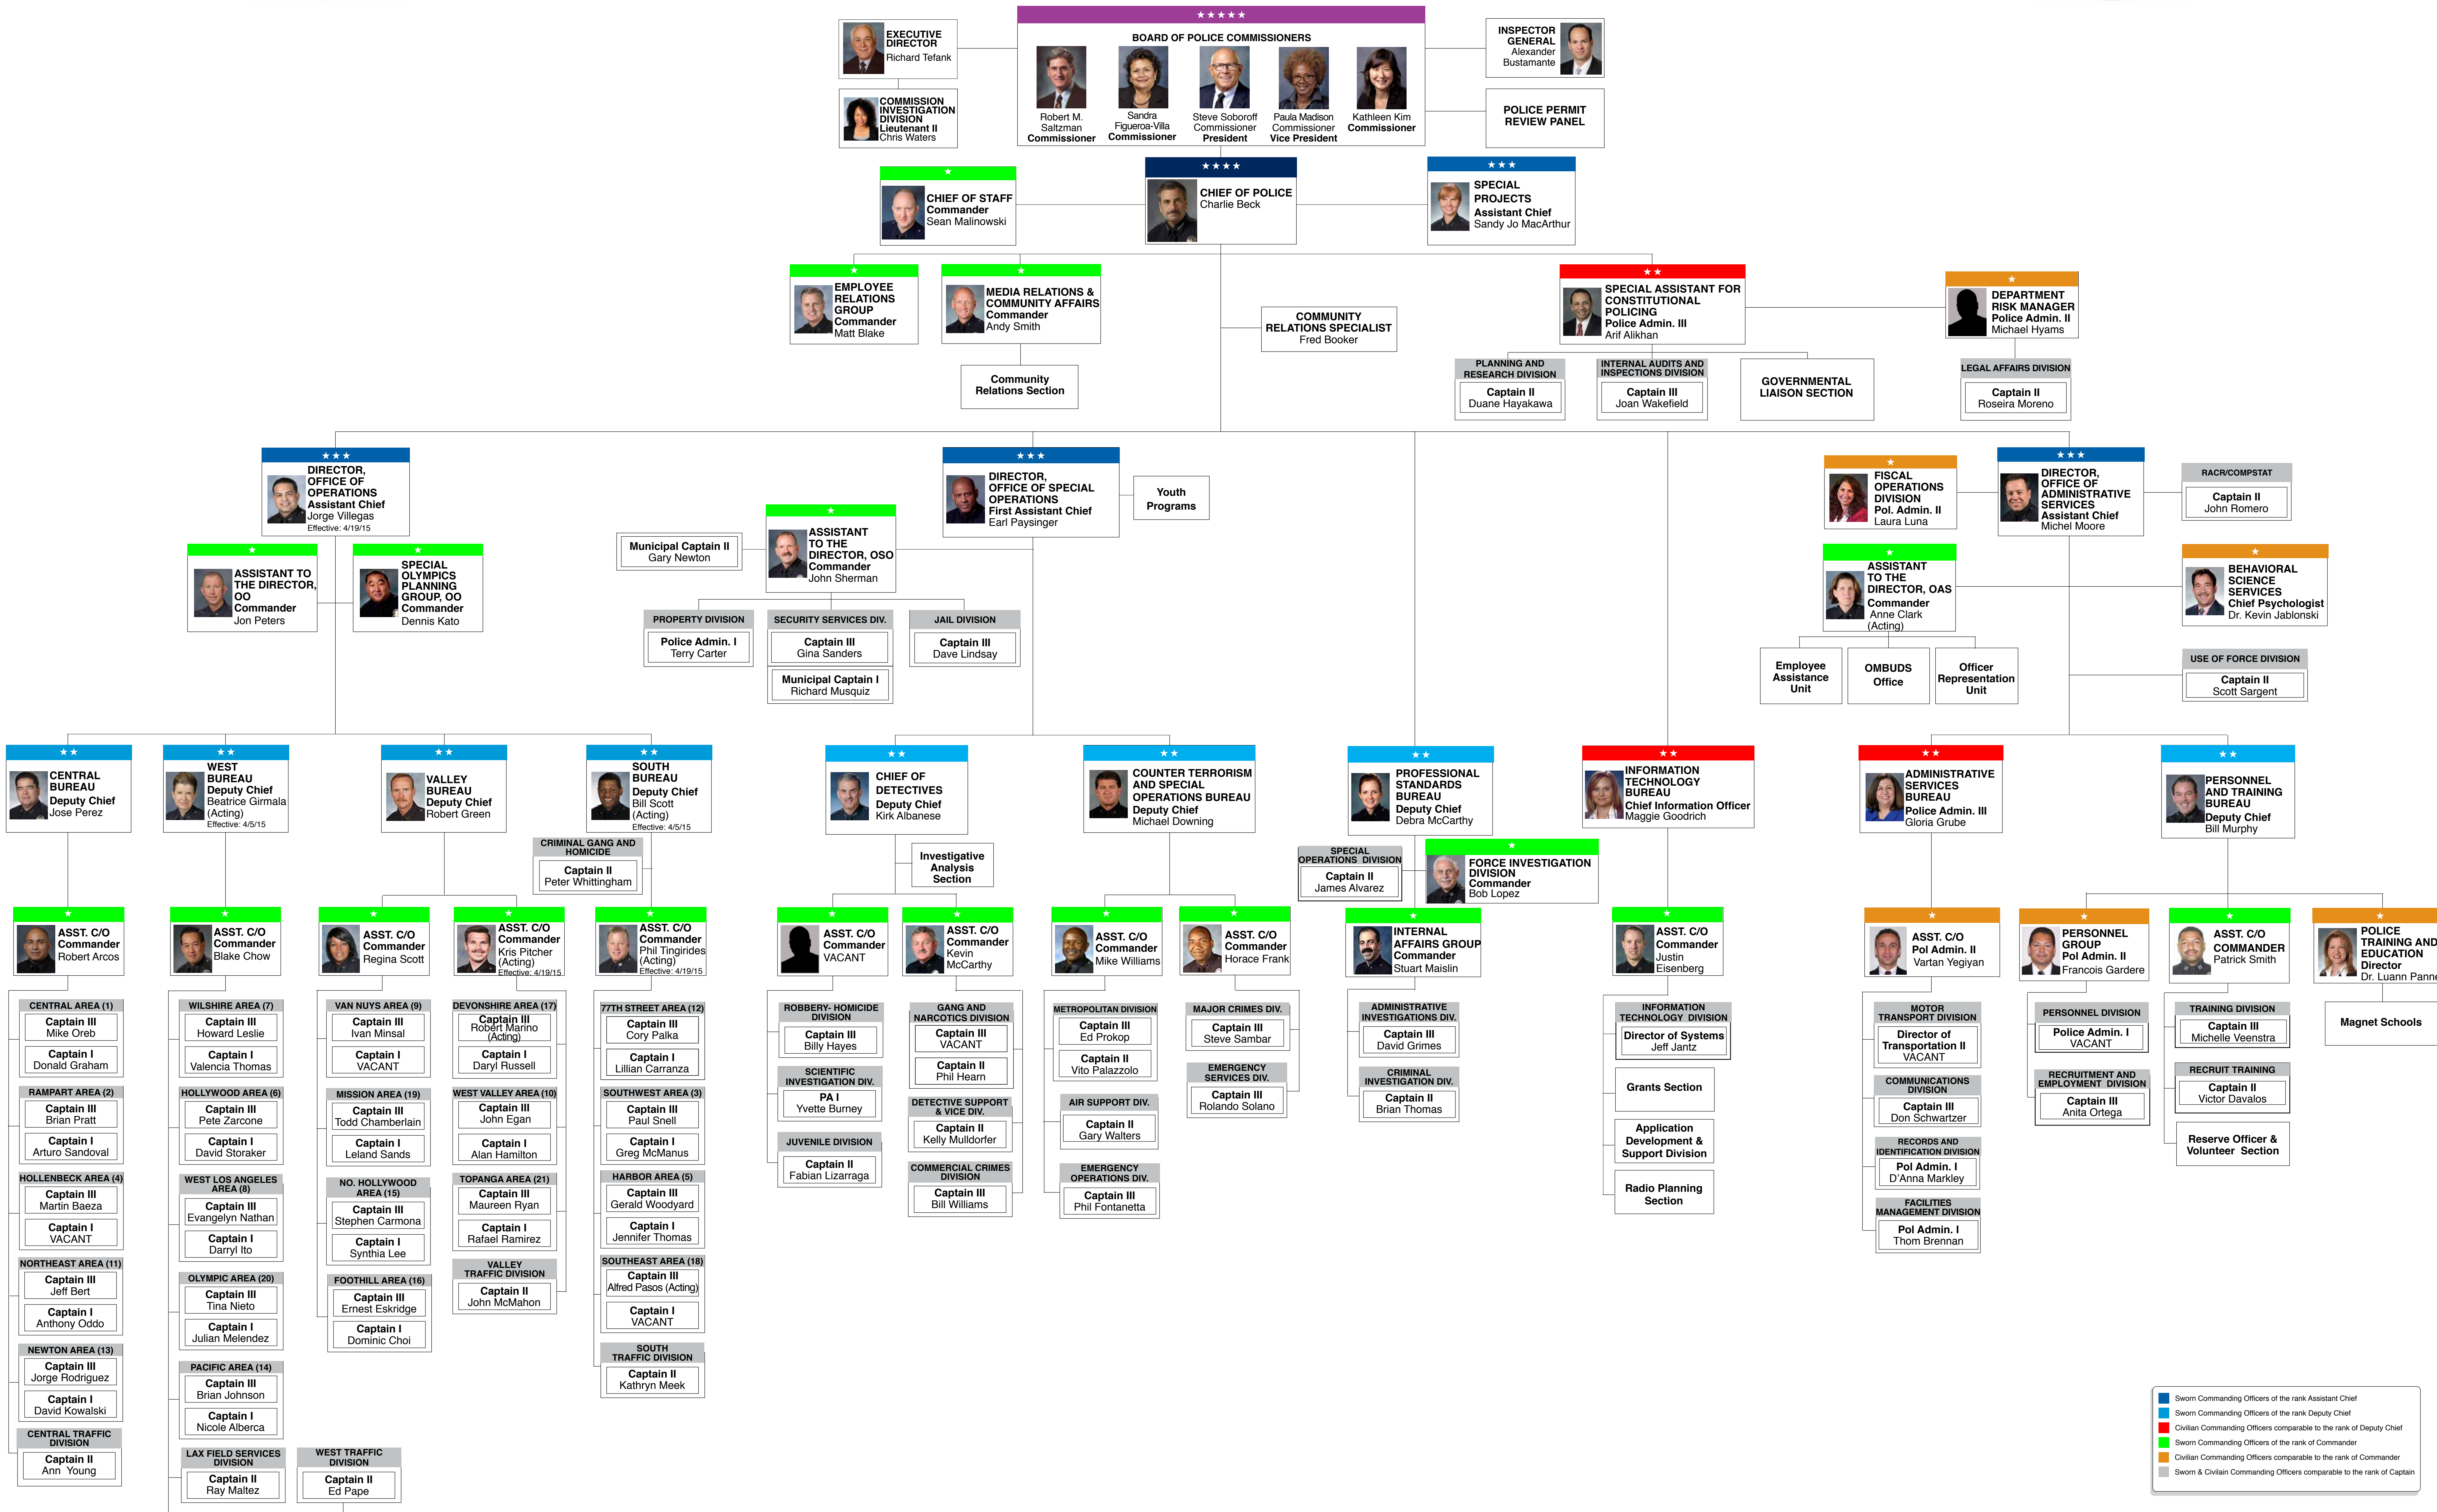

LOS ANGELES POLICE DEPARTMENT ORGANIZATION CHART

CHARLIE BECK, CHIEF OF POLICE

Current: As of January 25, 2015