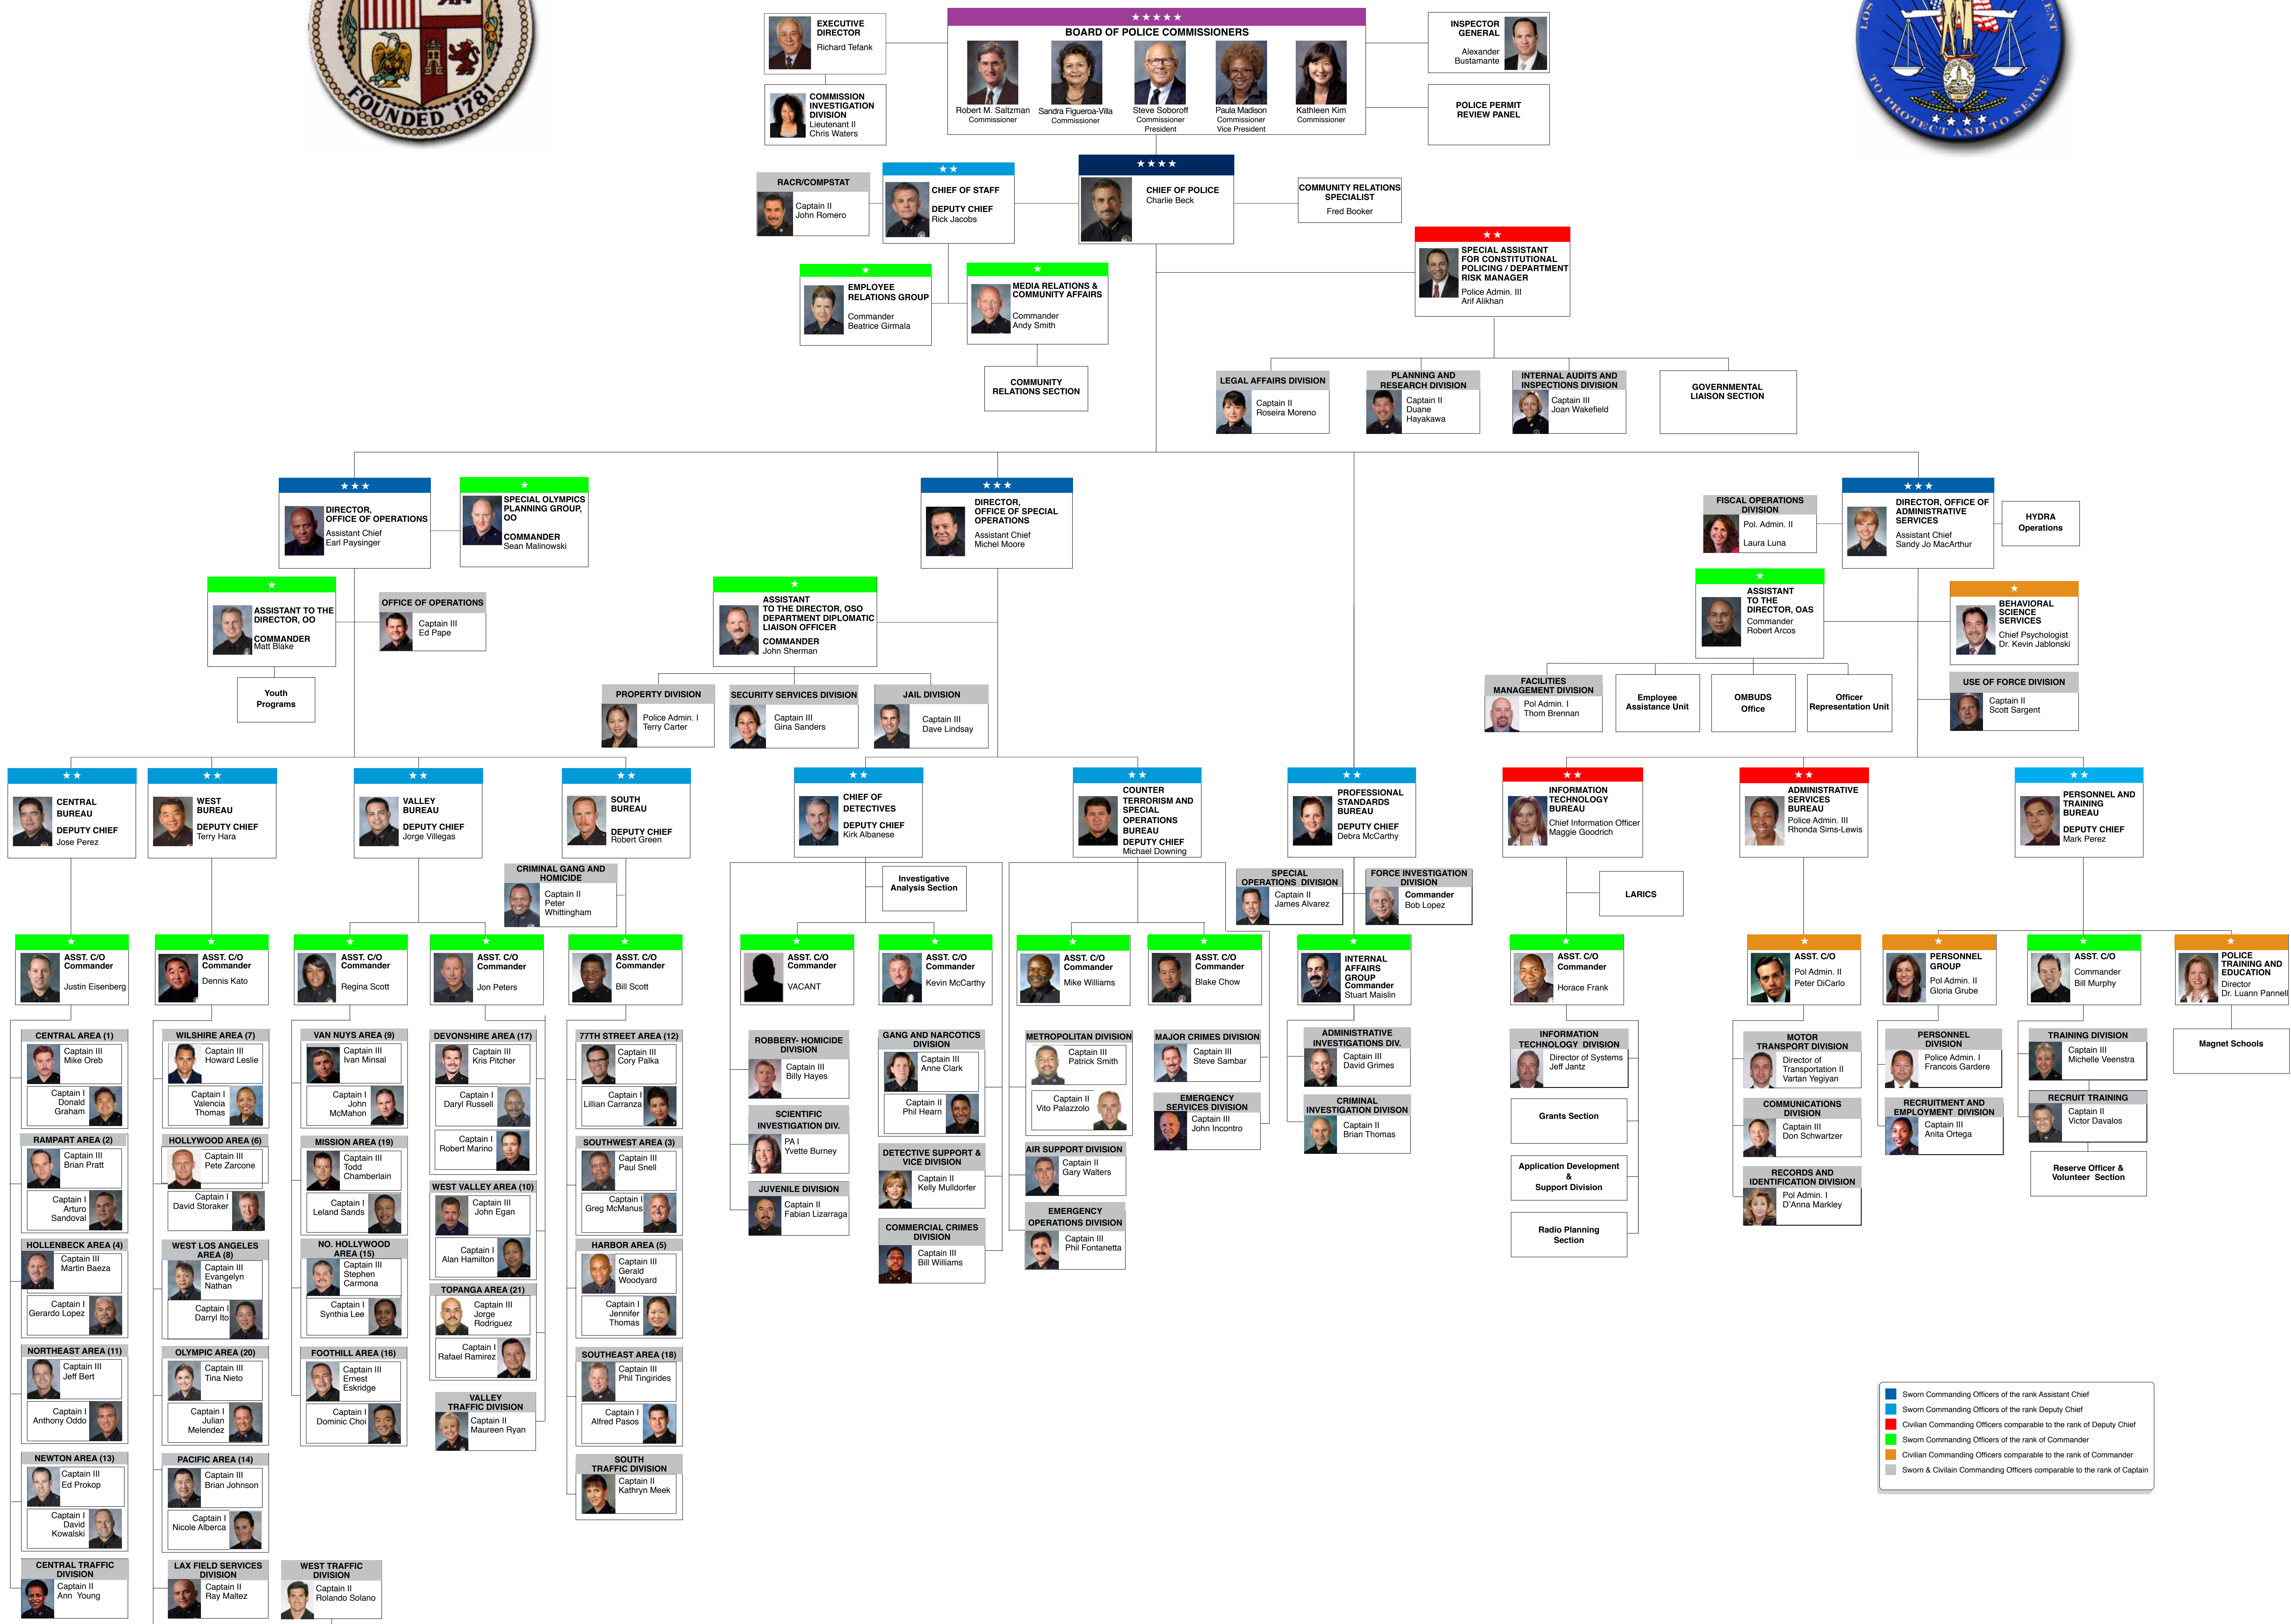

LOS ANGELES POLICE DEPARTMENT ORGANIZATION CHART

CHARLIE BECK, CHIEF OF POLICE

Current: As of October 5, 2014

Legend for ranks and colors:

- Sworn Commanding Officers of the rank Assistant Chief
- Sworn Commanding Officers of the rank Deputy Chief
- Civilian Commanding Officers comparable to the rank of Deputy Chief
- Sworn Commanding Officers of the rank of Commander
- Civilian Commanding Officers comparable to the rank of Commander
- Sworn & Civilian Commanding Officers comparable to the rank of Captain